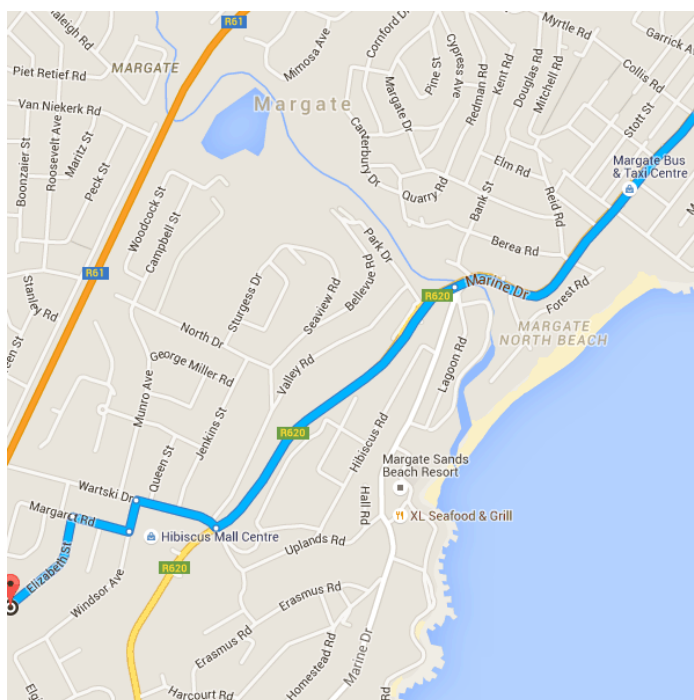

Google

N2, Durban to 31 Elizabeth St, Margate, 4285 Drive 140 km, 1 h 24 min

Map data ©2015 AfriGIS (Pty) Ltd, Google 20 km

## R61

Margate, 4265

- ↑ 3. Head south on R61  
450 m
- ↘ 4. Take the exit toward Seaslopes Ave  
550 m
- ↶ 5. Turn left onto Seaslopes Ave  
1.3 km
- ↷ 6. Turn right onto Marine Dr/R620  
400 m  
*Destination will be on the left*

## 226 Marine Dr

Margate, 4275

- ↑ 7. Head southwest on Marine Dr/R620 toward Collis Rd  
*Continue to follow Marine Dr*  
1.2 km
- ↑ 8. Continue onto R620  
1.2 km
- ↷ 9. Turn right onto Wartski Dr  
300 m
- ↶ 10. Turn left onto Windsor Ave  
120 m
- ↷ 11. Turn right onto Margaret Rd  
210 m
- ↶ 12. Turn left onto Elizabeth St  
400 m  
*Destination will be on the left*

## 31 Elizabeth St

Margate, 4285

These directions are for planning purposes only. You may find that construction projects, traffic, weather, or other events may cause conditions to differ from the map results, and you should plan your route accordingly. You must obey all signs or