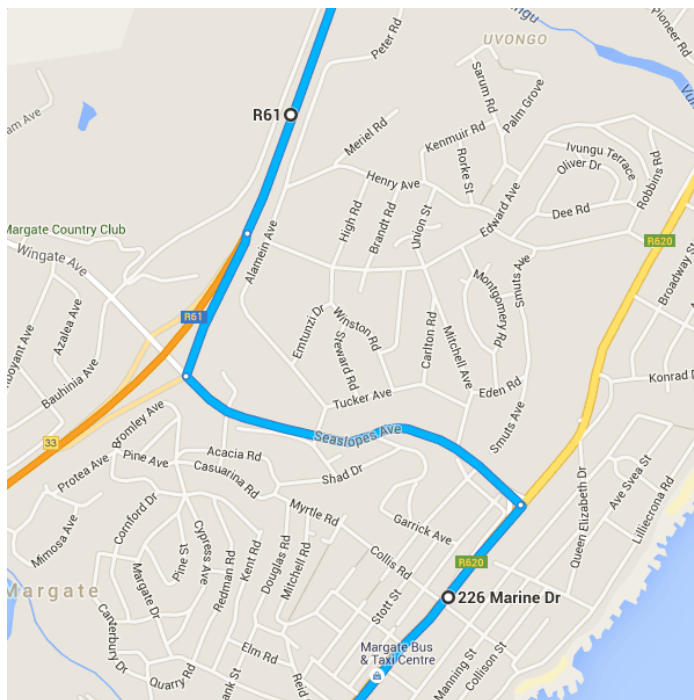

Google

N2, Durban to 31 Elizabeth St, Margate, 4285 Drive 140 km, 1 h 24 min

Map data ©2015 AfriGIS (Pty) Ltd, Google 20 km

## N2

Durban

- ↑ 1. Head southwest on N2  
122 km
- ↑ 2. Continue onto R61  
Destination will be on the right  
11.4 km

## R61

Margate, 4265

- ↑ 3. Head south on R61  
450 m
- ↘ 4. Take the exit toward Seaslopes Ave  
550 m
- ↶ 5. Turn left onto Seaslopes Ave  
1.3 km
- ↷ 6. Turn right onto Marine Dr/R620  
400 m  
*Destination will be on the left*

## 226 Marine Dr

Margate, 4275

- ↑ 7. Head southwest on Marine Dr/R620 toward Collis Rd  
*Continue to follow Marine Dr*  
1.2 km
- ↑ 8. Continue onto R620  
1.2 km
- ↷ 9. Turn right onto Wartski Dr  
300 m
- ↶ 10. Turn left onto Windsor Ave  
120 m
- ↷ 11. Turn right onto Margaret Rd  
210 m
- ↶ 12. Turn left onto Elizabeth St  
400 m  
*Destination will be on the left*