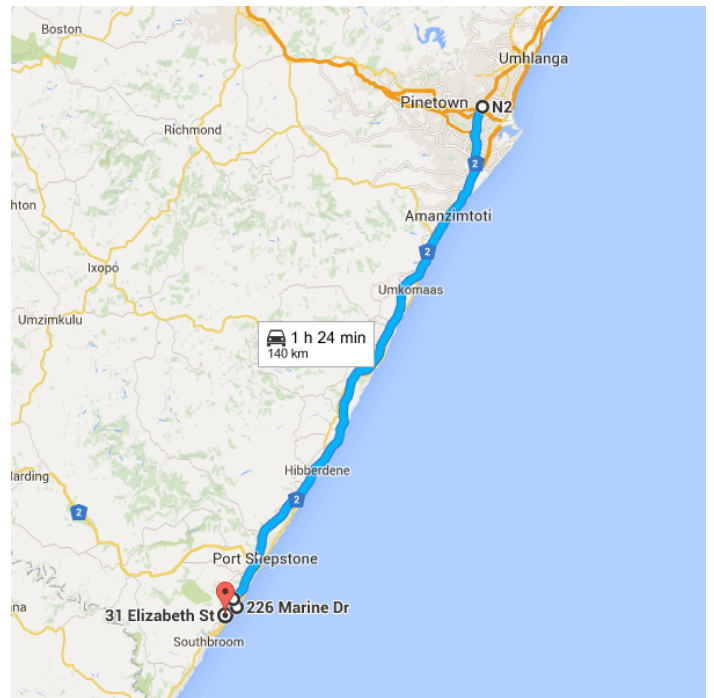

Google

N2, Durban to 31 Elizabeth St, Margate, 4285 Drive 140 km, 1 h 24 min

Map data ©2015 AfriGIS (Pty) Ltd, Google 20 km

## N2

Durban

- ↑ 1. Head southwest on N2  
122 km
- ↑ 2. Continue onto R61  
Destination will be on the right  
11.4 km

## R61

Margate, 4265

- ↑ 3. Head south on R61  
450 m
- ↘ 4. Take the exit toward Seaslopes Ave  
550 m
- ↶ 5. Turn left onto Seaslopes Ave  
1.3 km
- ↷ 6. Turn right onto Marine Dr/R620  
400 m  
*Destination will be on the left*

## 226 Marine Dr

Margate, 4275

- ↑ 7. Head southwest on Marine Dr/R620 toward Collis Rd  
*Continue to follow Marine Dr*  
1.2 km
- ↑ 8. Continue onto R620  
1.2 km
- ↷ 9. Turn right onto Wartski Dr  
300 m
- ↶ 10. Turn left onto Windsor Ave  
120 m
- ↷ 11. Turn right onto Margaret Rd  
210 m
- ↶ 12. Turn left onto Elizabeth St  
400 m  
*Destination will be on the left*