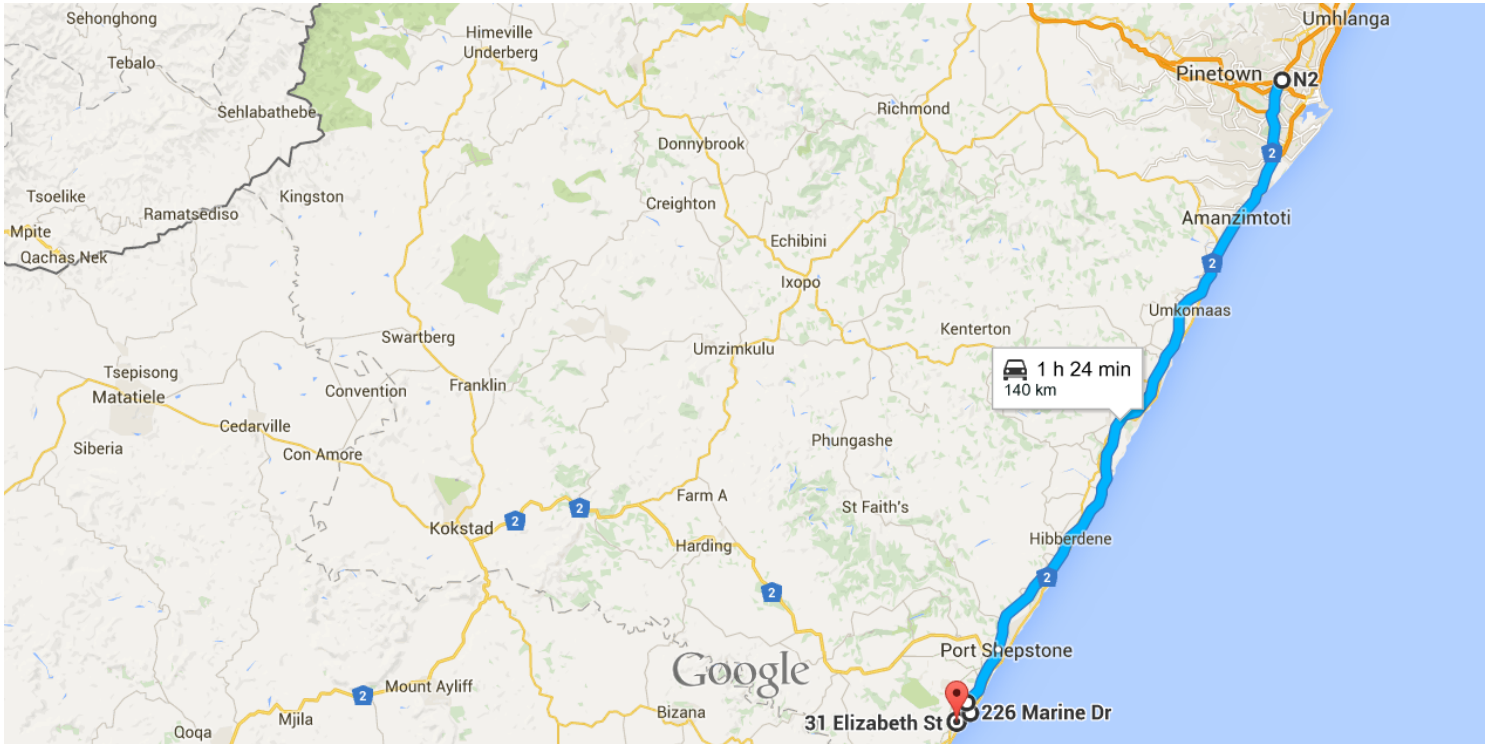

Google

N2, Durban to 31 Elizabeth St, Margate, 4285 Drive 140 km, 1 h 24 min

Map data ©2015 AfriGIS (Pty) Ltd, Google 20 km

## N2

Durban

- ↑ 1. Head southwest on N2  
122 km
- ↑ 2. Continue onto R61  
Destination will be on the right  
11.4 km

## R61

Margate, 4265

- ↑ 3. Head south on R61  
450 m
- ↘ 4. Take the exit toward Seaslopes Ave  
550 m
- ↶ 5. Turn left onto Seaslopes Ave  
1.3 km
- ↷ 6. Turn right onto Marine Dr/R620  
400 m  
*Destination will be on the left*

## 226 Marine Dr

Margate, 4275

- ↑ 7. Head southwest on Marine Dr/R620 toward Collis Rd  
*Continue to follow Marine Dr*  
1.2 km
- ↑ 8. Continue onto R620  
1.2 km
- ↷ 9. Turn right onto Wartski Dr  
300 m
- ↶ 10. Turn left onto Windsor Ave  
120 m
- ↷ 11. Turn right onto Margaret Rd  
210 m
- ↶ 12. Turn left onto Elizabeth St  
400 m  
*Destination will be on the left*